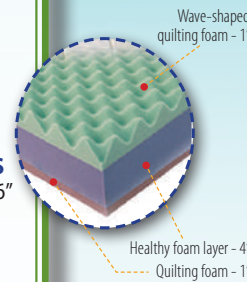

厚度(5"+1" quilting)	SINGLE	DOUBLE	KING	SUPER KING
英國標準尺寸(6寸) UK standard size (6")	36" x 75" 91cm x 190cm	54" x 75" 137cm x 190cm	60" x 78" 152cm x 198cm	72" x 78" 182cm x 198cm
歐陸尺寸(6寸) EU size (6") Special / Bespoke Size	35" x 78" 90cm x 198cm	54.5" x 78" 138cm x 198cm	62.5" x 78" 159cm x 198cm	70.5" x 78" 179cm x 198cm
	£795	£970	£1110	£1325
	£855	£1020	£1170	£1325

(* 全部三摺床褥, 不包括優惠內) * All 3 Fold Mattresses are not included in any promotional offer

健康三摺床褥：可折疊式健康床褥，可節省空間，方便存放。

Healthy 3-Fold Mattress: High density and ultimate hard foam Healthy mattress as foldable design into three layers allows easy and space-saving storage.

厚度 (2.5") Thickness	SINGLE	DOUBLE
	36" x 75" 91cm x 190cm	54" x 75" 137cm x 190cm
	£450	£570

Hot Summer Deal

Deal 1
£250 OFF
when you purchase two mattresses

Deal 2
£500 OFF
when you purchase three mattresses

DIAMOND - MEMORY FOAM MATTRESS
5" + 1" QUILTING = 6"

SALE NOW ON!

作為一間寢室用品專門店，"海馬"一直以優越的產品質量見稱。首創以獨有配方的高質量海綿，製成優質耐用的床褥，為床褥歷史寫下新的一頁。自1989年起，海馬床褥及枕頭更一直雄據香港銷量榜之冠，令"海馬"成為信心的標誌。

- * 海馬牌健康床褥
 - * 海馬牌波浪床褥
 - * 海馬牌鴛鴦床褥
 - * 海馬牌鑽石床褥
- 英國標準尺寸 - 6寸厚