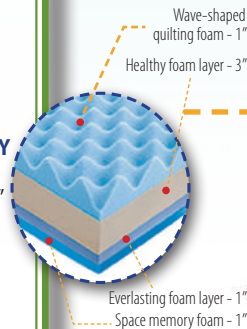

厚度(5"+1" quilting)	SINGLE	DOUBLE	KING	SUPER KING
英國標準尺寸(6寸) UK standard size (6")	36" x 75" 91cm x 190cm	54" x 75" 137cm x 190cm	60" x 78" 152cm x 198cm	72" x 78" 182cm x 198cm
歐陸尺寸(6寸) EU size (6") Special / Bespoke Size	35" x 78" 90cm x 198cm	54.5" x 78" 138cm x 198cm	62.5" x 78" 159cm x 198cm	70.5" x 78" 179cm x 198cm
	£795	£970	£1110	£1325
	£855	£1020	£1170	£1325

(* 全部三摺床褥, 不包括優惠內) * All 3 Fold Mattresses are not included in any promotional offer

健康三摺床褥：可折疊式健康床褥，可節省空間，方便存放。

Healthy 3-Fold Mattress: High density and ultimate hard foam Healthy mattress as foldable design into three layers allows easy and space-saving storage.

厚度 (2.5") Thickness	SINGLE	DOUBLE
	36" x 75" 91cm x 190cm	54" x 75" 137cm x 190cm
	£450	£570

Hot Summer Deal

Deal 1
£250 OFF
when you purchase two mattresses

Deal 2
£500 OFF
when you purchase three mattresses

DIAMOND - MEMORY FOAM MATTRESS
5" + 1" QUILTING = 6"

SALE NOW ON!

作為一間寢室用品專門店，"海馬"一直以優越的產品質量見稱。首創以獨有配方的高質量海綿，製成優質耐用的床褥，為床褥歷史寫下新的一頁。自1989年起，海馬床褥及枕頭更一直雄據香港銷量榜之冠，令"海馬"成為信心的標誌。

- * 海馬牌健康床褥
 - * 海馬牌波浪床褥
 - * 海馬牌鴛鴦床褥
 - * 海馬牌鑽石床褥
- 英國標準尺寸 - 6寸厚