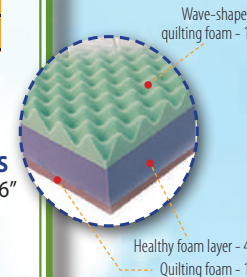

(* 全部三摺床褥, 不包括優惠內) * All 3 Fold Mattresses are not included in any promotional offer

健康三摺床褥：可折疊式健康床褥，可節省空間，方便存放。

Healthy 3-Fold Mattress: High density and ultimate hard foam Healthy mattress as foldable design into three layers allows easy and space-saving storage.

厚度 (2.5") Thickness	SINGLE	DOUBLE
	36" x 75" 91cm x 190cm	54" x 75" 137cm x 190cm
	£440	£540

海馬床褥之尺寸單位均以英寸(inch)為準 ALL SEA HORSE MATTRESSES MEASUREMENT UNIT IS BASED ON INCHES

SALE NOW ON!

作為一間寢室用品專門店，"海馬"一直以優越的產品質量見稱。首創以獨有配方的高質量海綿，製成優質耐用的床褥，為床褥歷史寫下新的一頁。自1989年起，海馬床褥及枕頭更一直雄據香港銷量榜之冠，令"海馬"成為信心的標誌。

- * 海馬牌健康床褥
 - * 海馬牌波浪床褥
 - * 海馬牌鴛鴦床褥
 - * 海馬牌鑽石床褥
- 英國標準尺寸 - 6寸厚

(*不包括優惠)
健康三摺床褥
厚度: 2.5寸
HEALTHY 3-FOLD
MATTRESS

WAVY SEA
HORSE MATTRESS
5" + 1" QUILTING = 6"

£5
Delivery Charge
Per Each Pillow

£52
each

FREE
PILLOW
Buy 2 Get 1 Free

珊瑚頸位枕 (中)
CORAL NECK
MEDIUM

DIAMOND - MEMORY
FOAM MATTRESS
5" + 1" QUILTING = 6"

珊瑚平枕 (中)
CORAL FLAT
MEDIUM

枕頭厚度
3" £52
4" £52
5" £52

Hot Summer Deal

Deal 1
£250 OFF
when you purchase
two mattresses